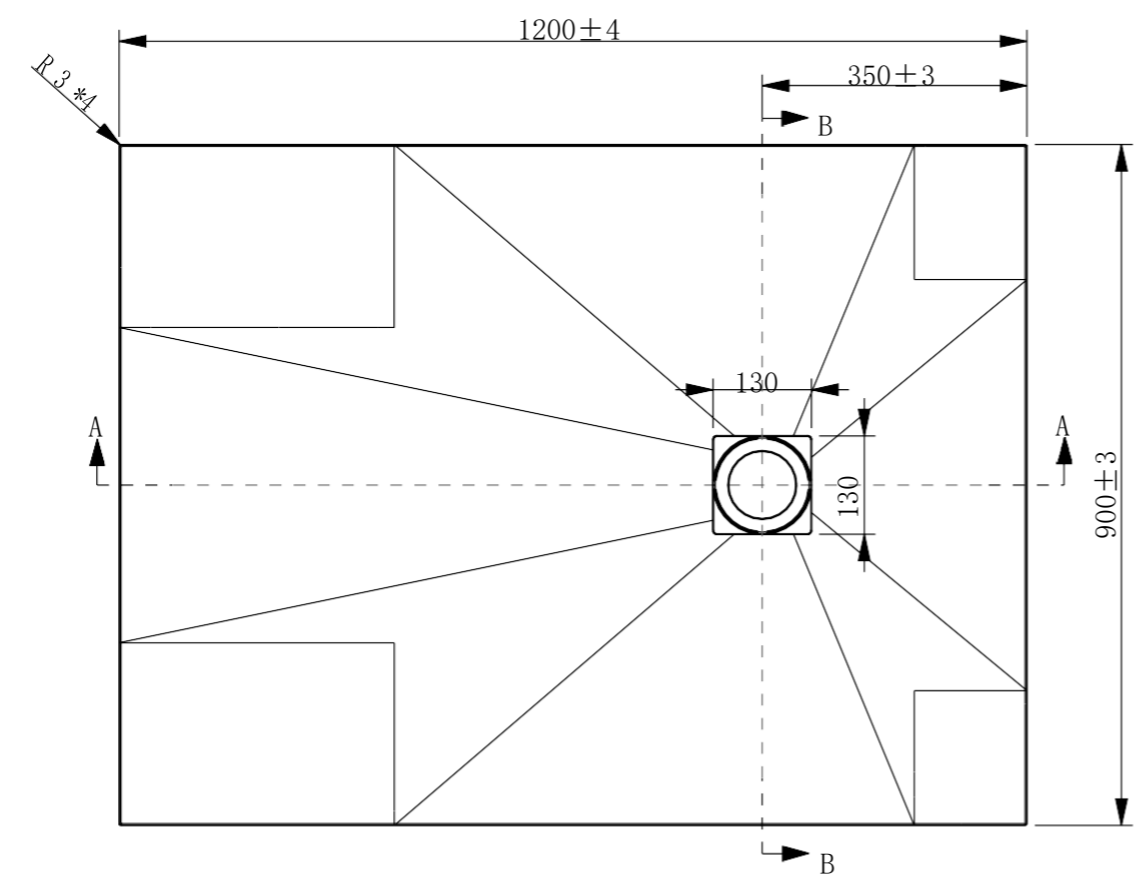

PERSPECTIVE
SCALE 1:20

STONE 90X120

COMPUTER GENERATED

1

2

3

4

5