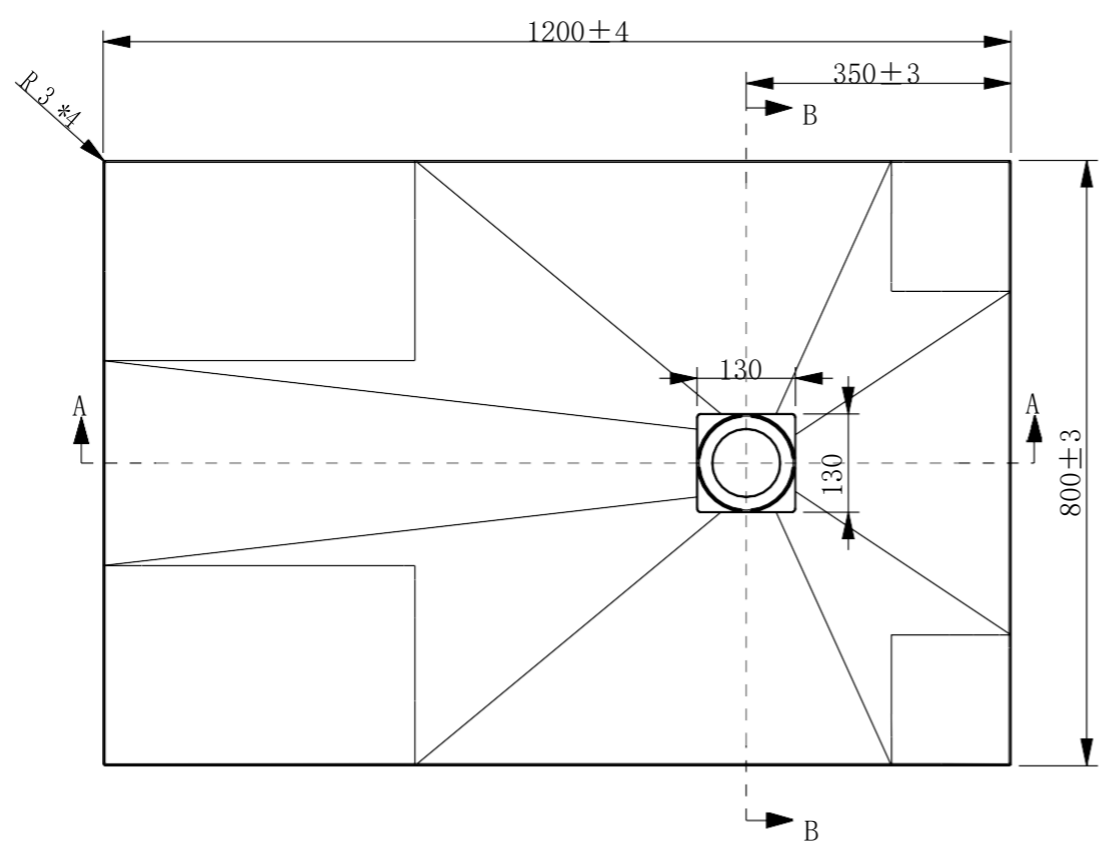

1

2

3

4

5

6

7

8

9

A

B

C

D

E

F

G

A

B

C

D

E

F

G

PERSPECTIVE
SCALE 1:20

STONE 80X120

COMPUTER GENERATED

1

2

3

4

5

6

7

8

9