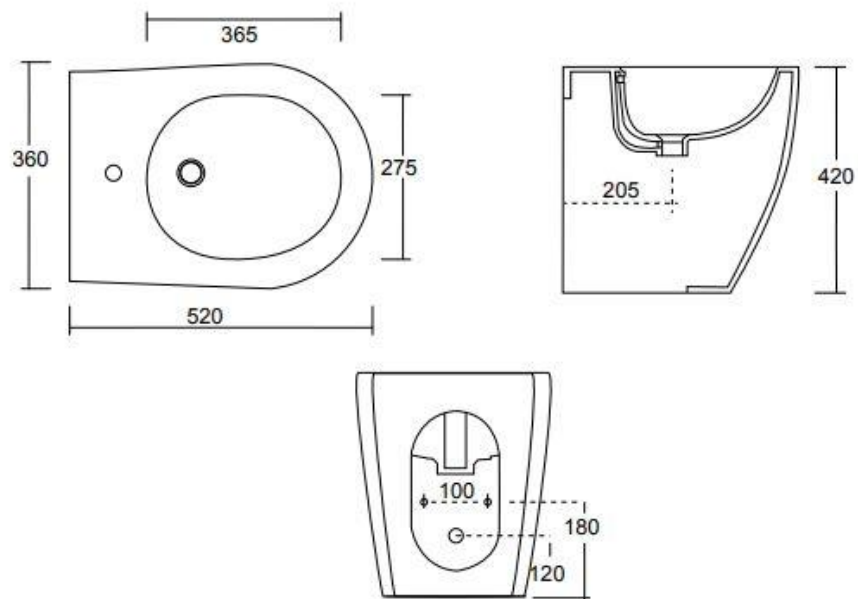

SCHEDA TECNICA TECHNICAL SHEET

MUSIC

cod. BI1520

Bidet monoforo
One tape hole back to wall bidet

Misure:
Measures:
L 36 P 520 H 42 cm /31 kg

CE EN 14528: 2015

SCHEDA TECNICA TECHNICAL SHEET

MUSIC

cod. VA1519

Vaso scarico universale senza brida
Rimless back to wall wc floor/wall trap

Misure:
Measures:
L 36 P 52 H 42 cm /31 kg

CE EN 997:2018